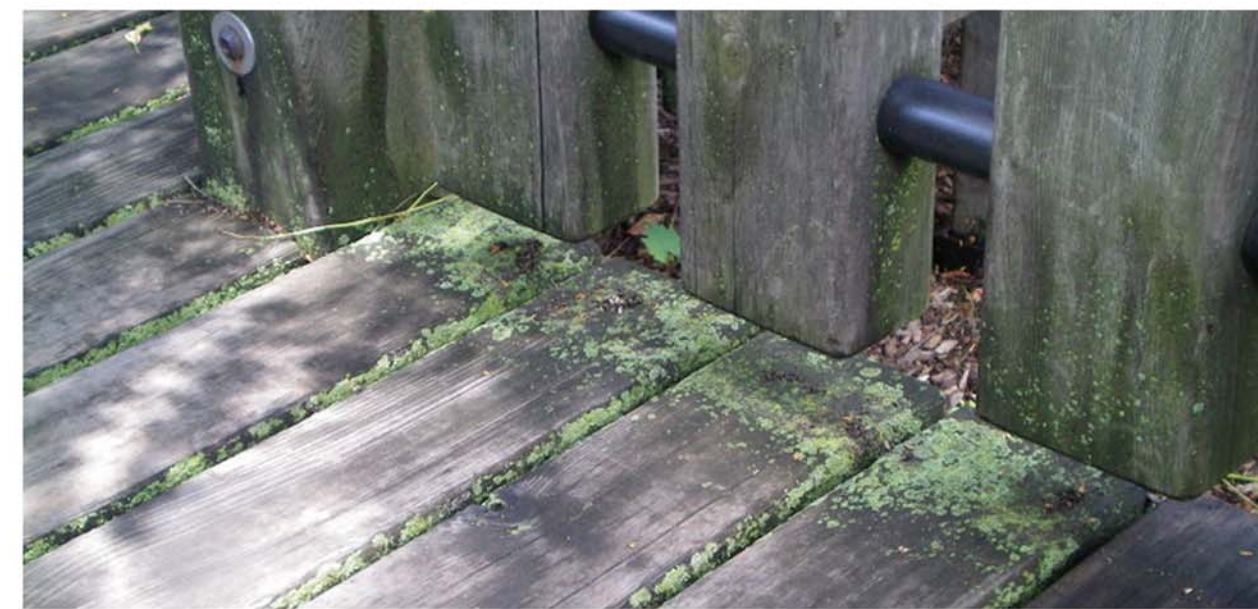

Filbert Playlot Park EXISTING CONDITIONS

FRIENDS OF FILBERT PLAYLOT PARK
<http://www.filbertplaylotpark.com/>

HEALTH & SAFETY HAZARDS

- SPLINTERS FROM WOOD EQUIPMENT
- MOLD & LICHEN THROUGHOUT
- ROTTING PLAY EQUIPMENT
- GRAB BARS DETACHING FROM EQUIPMENT
- NO GATE ENCLOSING PLAYGROUND
- HOLES IN CONCRETE = TRIPPING HAZARD
- UNLEVEL BOUNCY BRIDGE
- UNSANITARY DRINKING FOUNTAIN
- RATS FROM WOOD CHIPS & DUMPSTERS
- NO PRIVACY FROM ALLEYS & "EL" PLATFORM
- RIFF RAFF DUE TO INSUFFICIENT LIGHTING

AMENITY & AESTHETIC CONCERNS

- OLD, DATED EQUIPMENT
- INSUFFICIENT SEATING FOR CARETAKERS
- POOR SPACE PLANNING
- NO SOUND ISOLATION FROM ALLEYS & "EL" PLATFORM
- EXTENSIVE GRAFFITI THROUGHOUT
- WEEDS & OVERGROWN LANDSCAPING