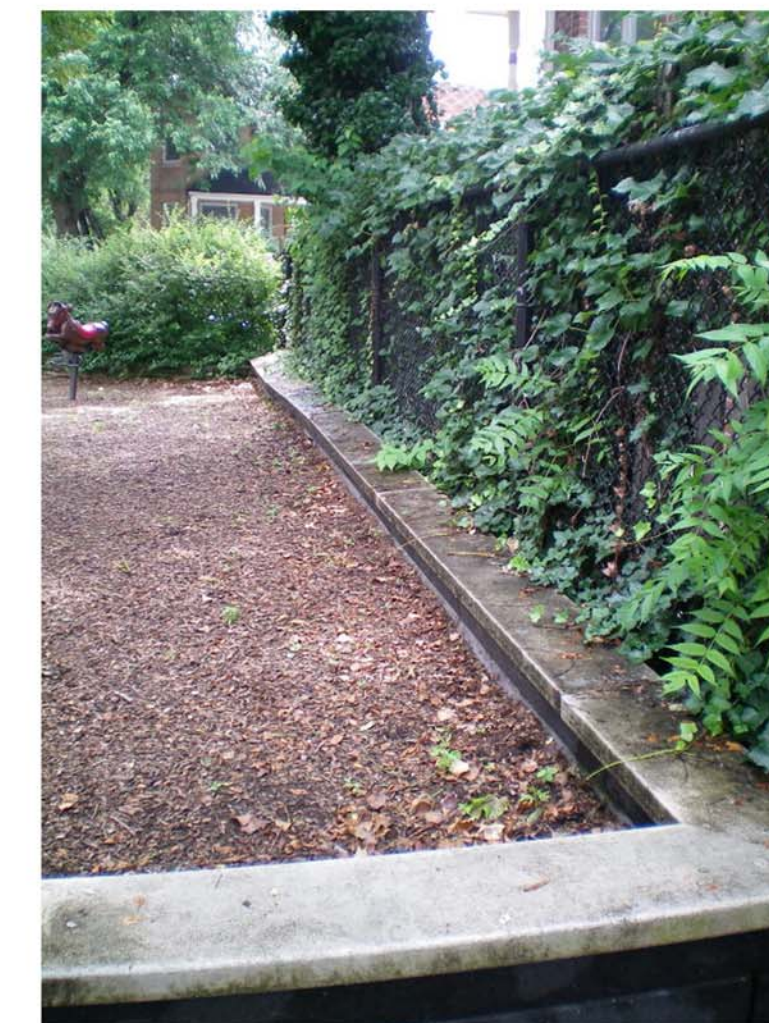

Filbert Playlot Park EXISTING CONDITIONS

FRIENDS OF FILBERT PLAYLOT PARK
<http://www.filbertplaylotpark.com/>

HEALTH & SAFETY HAZARDS

- SPLINTERS FROM WOOD EQUIPMENT
- MOLD & LICHEN THROUGHOUT
- ROTTING PLAY EQUIPMENT
- GRAB BARS DETACHING FROM EQUIPMENT
- NO GATE ENCLOSING PLAYGROUND
- HOLES IN CONCRETE = TRIPPING HAZARD
- UNLEVEL BOUNCY BRIDGE
- UNSANITARY DRINKING FOUNTAIN
- RATS FROM WOOD CHIPS & DUMPSTERS
- NO PRIVACY FROM ALLEYS & "EL" PLATFORM
- RIFF RAFF DUE TO INSUFFICIENT LIGHTING

AMENITY & AESTHETIC CONCERNS

- OLD, DATED EQUIPMENT
- INSUFFICIENT SEATING FOR CARETAKERS
- POOR SPACE PLANNING
- NO SOUND ISOLATION FROM ALLEYS & "EL" PLATFORM
- EXTENSIVE GRAFFITI THROUGHOUT
- WEEDS & OVERGROWN LANDSCAPING