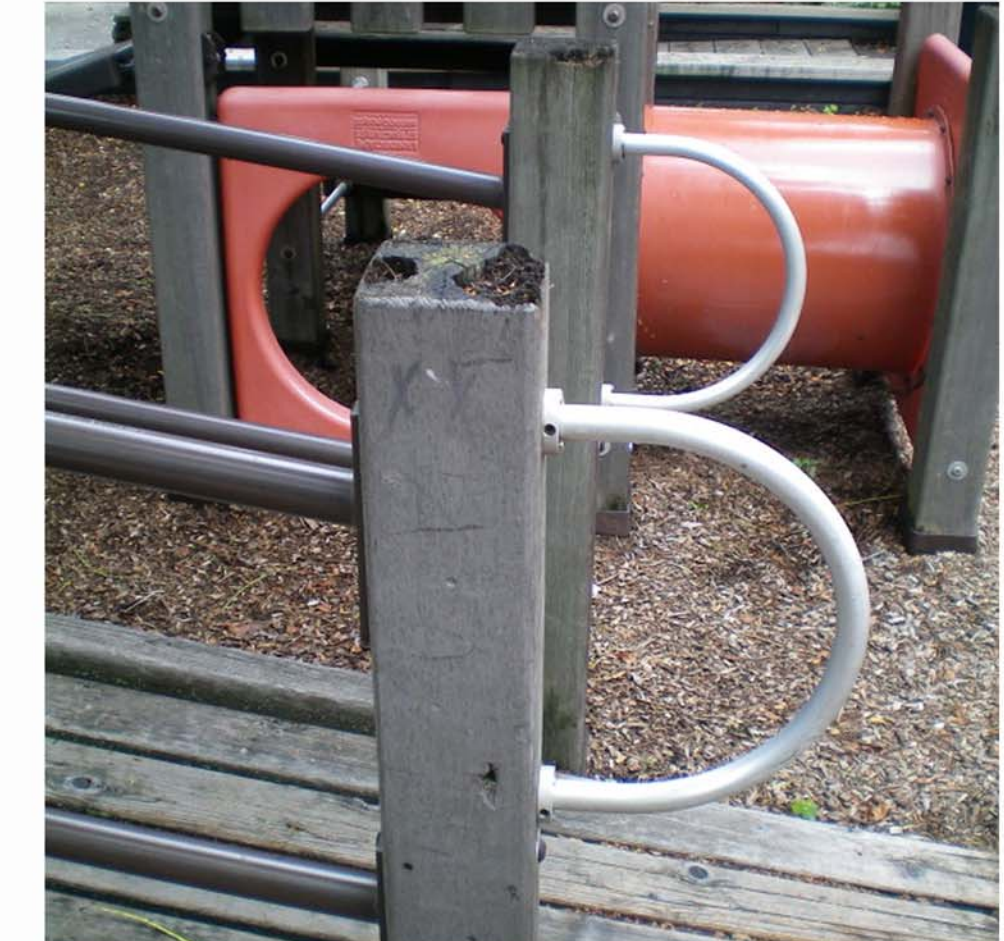

Filbert Playlot Park EXISTING CONDITIONS

FRIENDS OF FILBERT PLAYLOT PARK
<http://www.filbertplaylotpark.com/>

HEALTH & SAFETY HAZARDS

- SPLINTERS FROM WOOD EQUIPMENT
- MOLD & LICHEN THROUGHOUT
- ROTTING PLAY EQUIPMENT
- GRAB BARS DETACHING FROM EQUIPMENT
- NO GATE ENCLOSING PLAYGROUND
- HOLES IN CONCRETE = TRIPPING HAZARD
- UNLEVEL BOUNCY BRIDGE
- UNSANITARY DRINKING FOUNTAIN
- RATS FROM WOOD CHIPS & DUMPSTERS
- NO PRIVACY FROM ALLEYS & "EL" PLATFORM
- RIFF RAFF DUE TO INSUFFICIENT LIGHTING

AMENITY & AESTHETIC CONCERNS

- OLD, DATED EQUIPMENT
- INSUFFICIENT SEATING FOR CARETAKERS
- POOR SPACE PLANNING
- NO SOUND ISOLATION FROM ALLEYS & "EL" PLATFORM
- EXTENSIVE GRAFFITI THROUGHOUT
- WEEDS & OVERGROWN LANDSCAPING